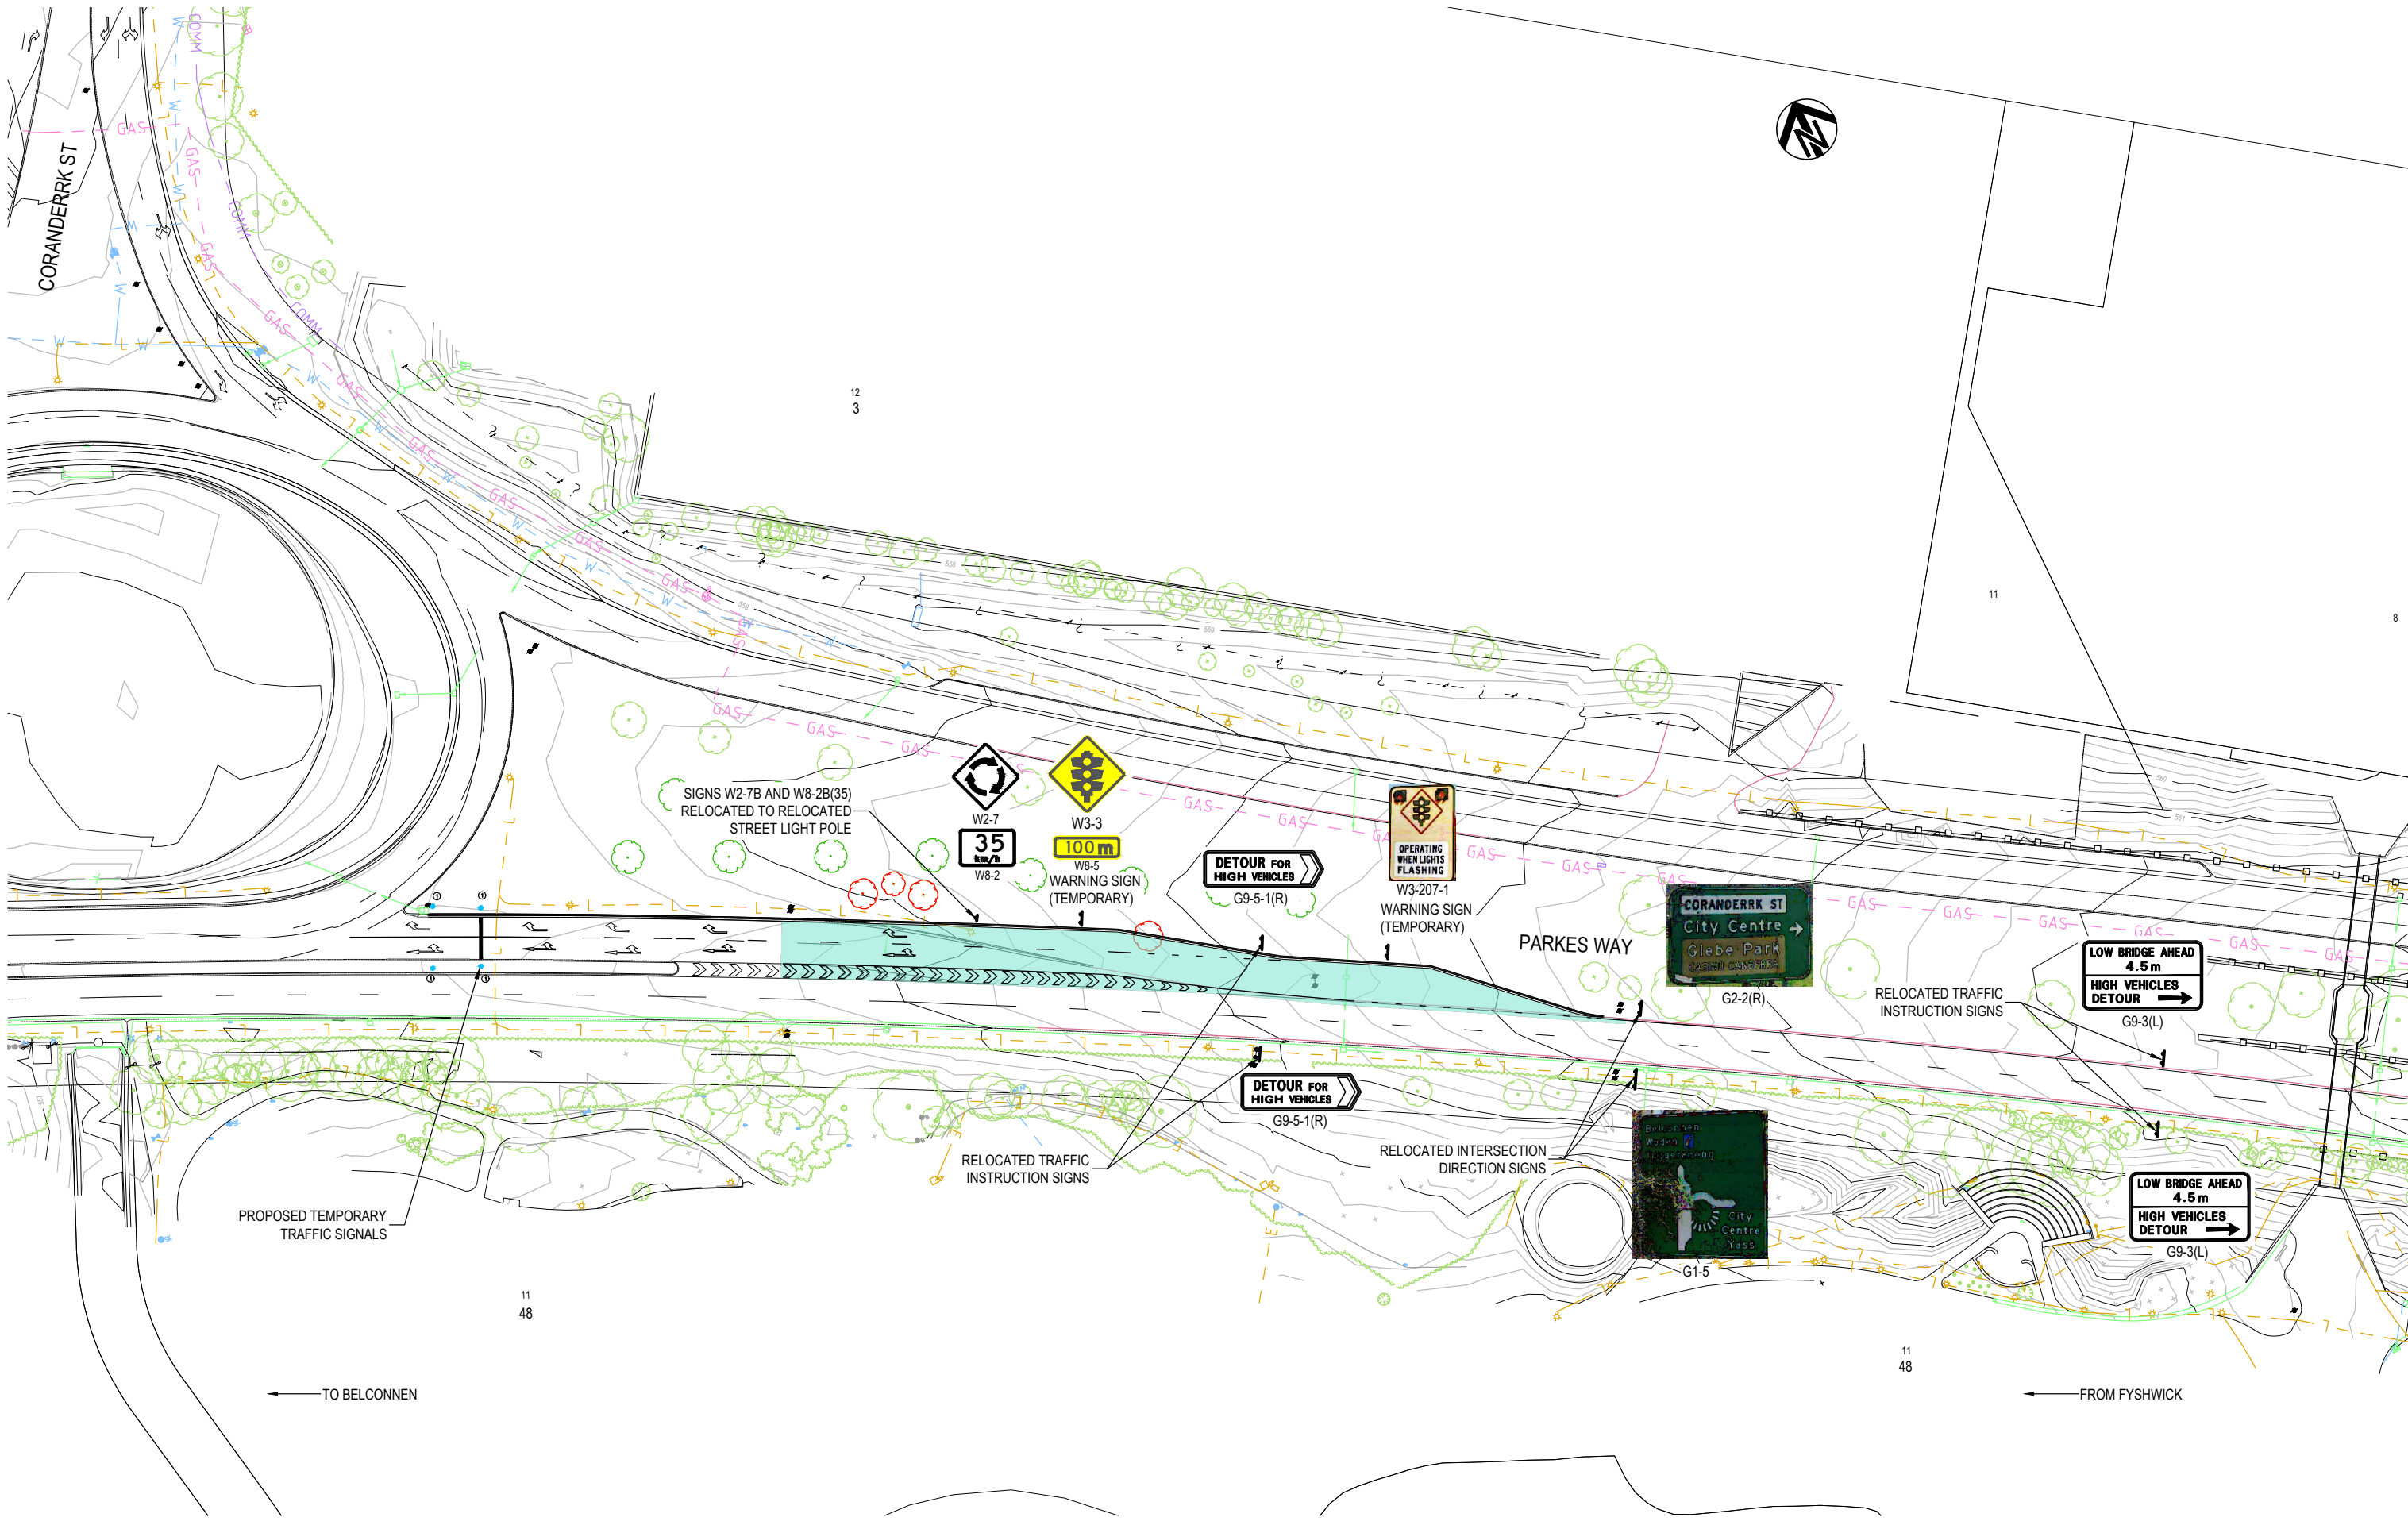

NOT FOR CONSTRUCTION

SCALE 1:500

**PARKES WAY CORANDERRK SIGNALISATION
SIGNAGE PLAN
TITLE LINE 3**

**INFORMATION DOCUMENT
300284_20211012_TCD_MH_ID**