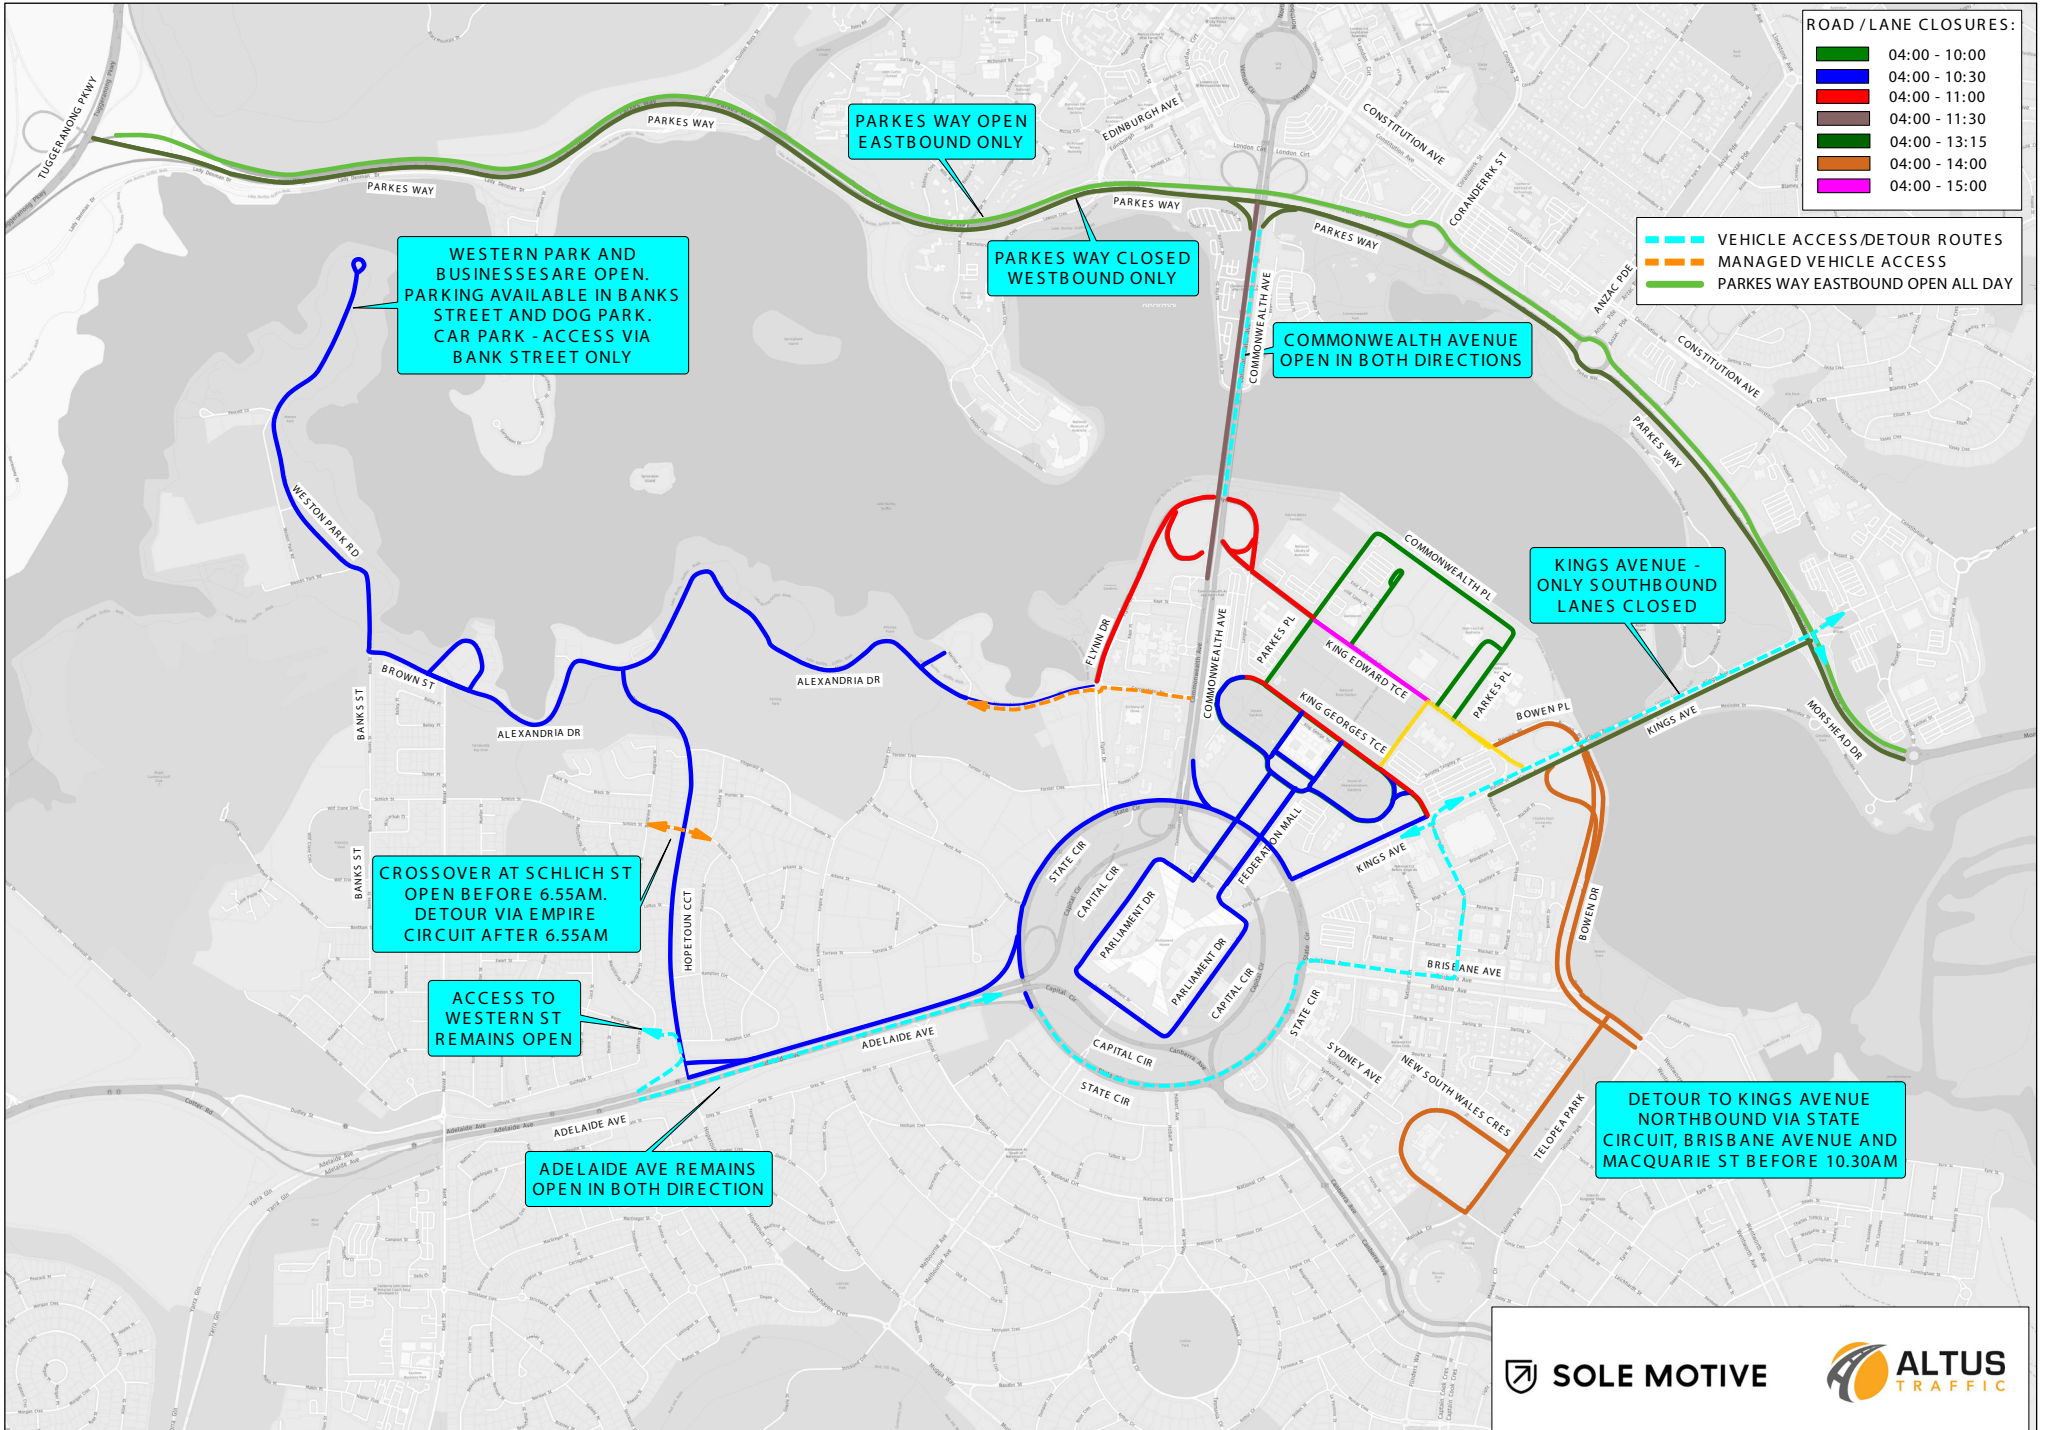

ROAD / LANE CLOSURES:

- 04:00 - 10:00
- 04:00 - 10:30
- 04:00 - 11:00
- 04:00 - 11:30
- 04:00 - 13:15
- 04:00 - 14:00
- 04:00 - 15:00

- VEHICLE ACCESS/DETOUR ROUTES
- MANAGED VEHICLE ACCESS
- PARKES WAY EASTBOUND OPEN ALL DAY

WESTERN PARK AND BUSINESS ARE OPEN. PARKING AVAILABLE IN BANKS STREET AND DOG PARK. CAR PARK - ACCESS VIA BANK STREET ONLY

PARKES WAY OPEN EASTBOUND ONLY

PARKES WAY CLOSED WESTBOUND ONLY

COMMONWEALTH AVENUE OPEN IN BOTH DIRECTIONS

KINGS AVENUE - ONLY SOUTHBOUND LANES CLOSED

CROSSOVER AT SCHLICH ST OPEN BEFORE 6.55AM. DETOUR VIA EMPIRE CIRCUIT AFTER 6.55AM

ACCESS TO WESTERN ST REMAINS OPEN

ADELAIDE AVE REMAINS OPEN IN BOTH DIRECTIONS

DETOUR TO KINGS AVENUE NORTHBOUND VIA STATE CIRCUIT, BRISBANE AVENUE AND MACQUARIE ST BEFORE 10.30AM

 **SOLE MOTIVE** 