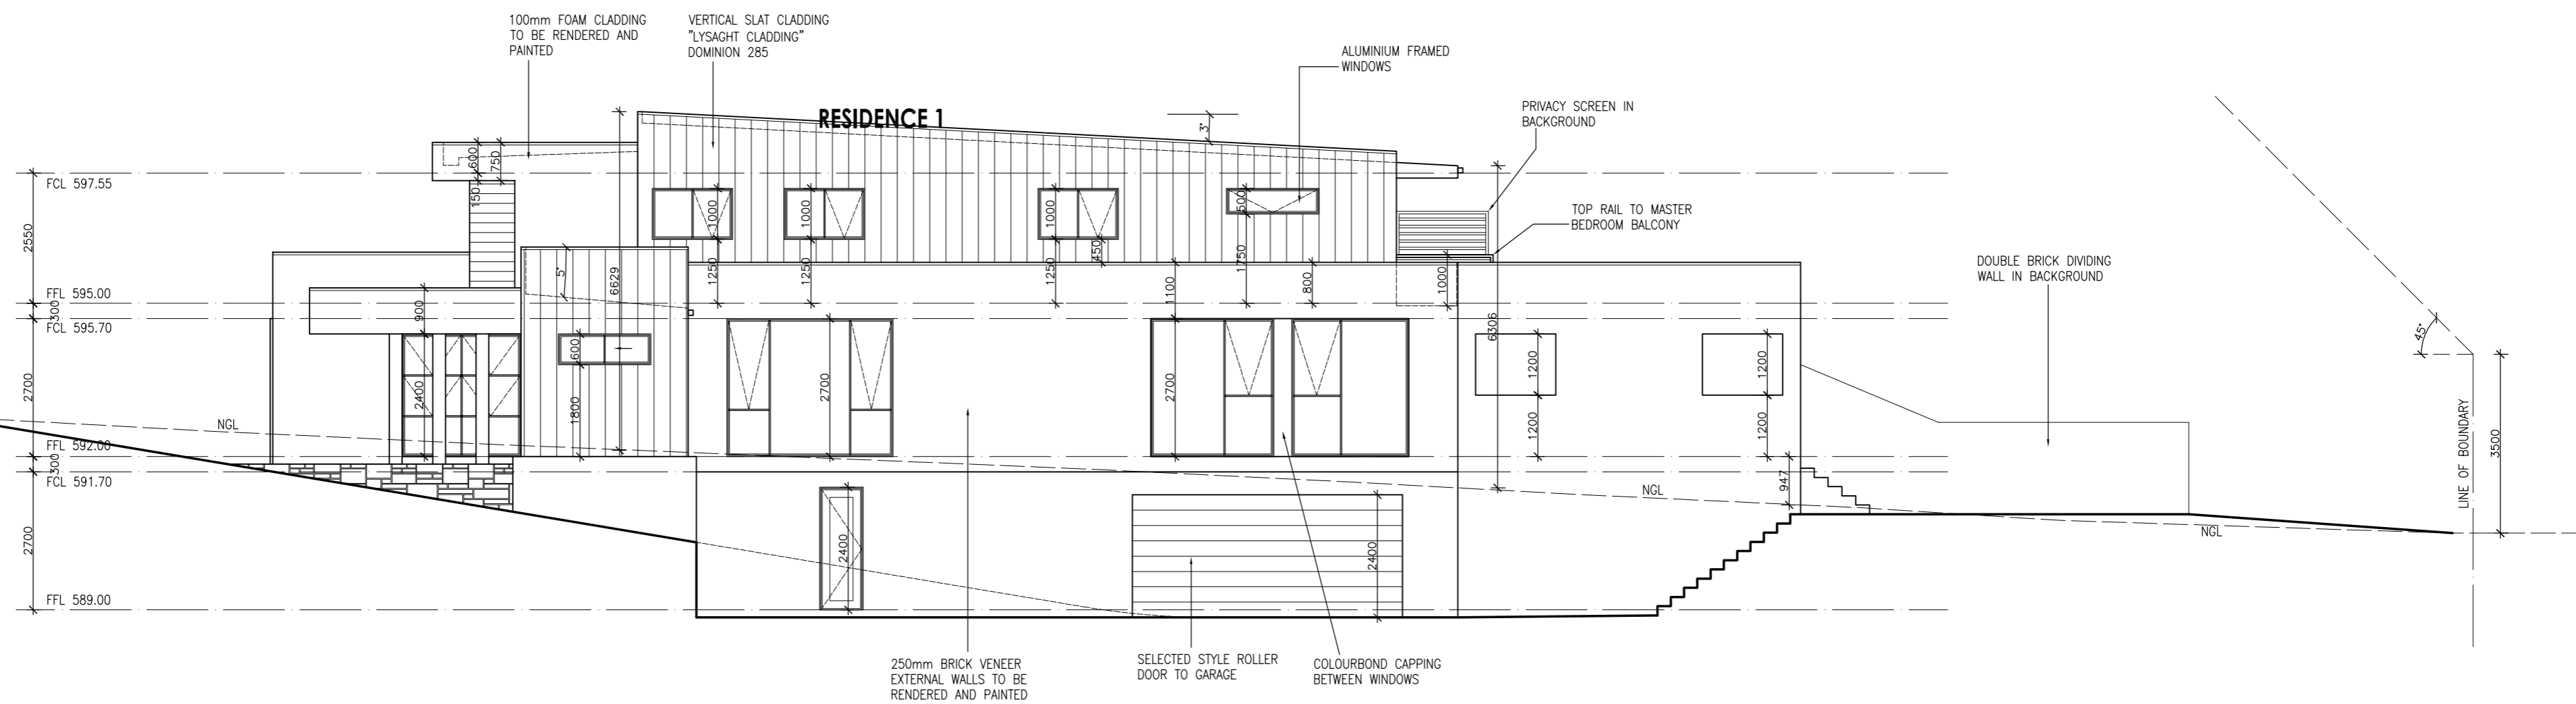

BUILDING ELEMENT	MATERIAL	COLOUR SPEC	
ROOF	Colourbond Custom orb roof sheeting	BASULT	
FASCIA & GUTTERS	Colourbond quad guttering	MONUMENT	
MAIN EXTERNAL WALL	SMOOTH RENDER ON BRICKWORK	Dulux "LIMED WHITE QUARTER" or similar	
TIMBER STYLE CLADDING	"WEATHERTEX" WETHERGROOVE 150 OR SIMILAR	TIMBER	
LYSAGHT CLADDING	ZENITH ARCHITECTURAL DOMINION 285	MATT MONUMENT	
GARAGE DOOR WINDOWS	ROLLER DOORS	MONUMENT	
FEATURE STONE	STONE "JASPER" OR SIMILAR		

**SOUTH WEST STREET ELEVATION**  
Scale 1:100 @A2

**SOUTH EAST ELEVATION**  
Scale 1:100 @A2