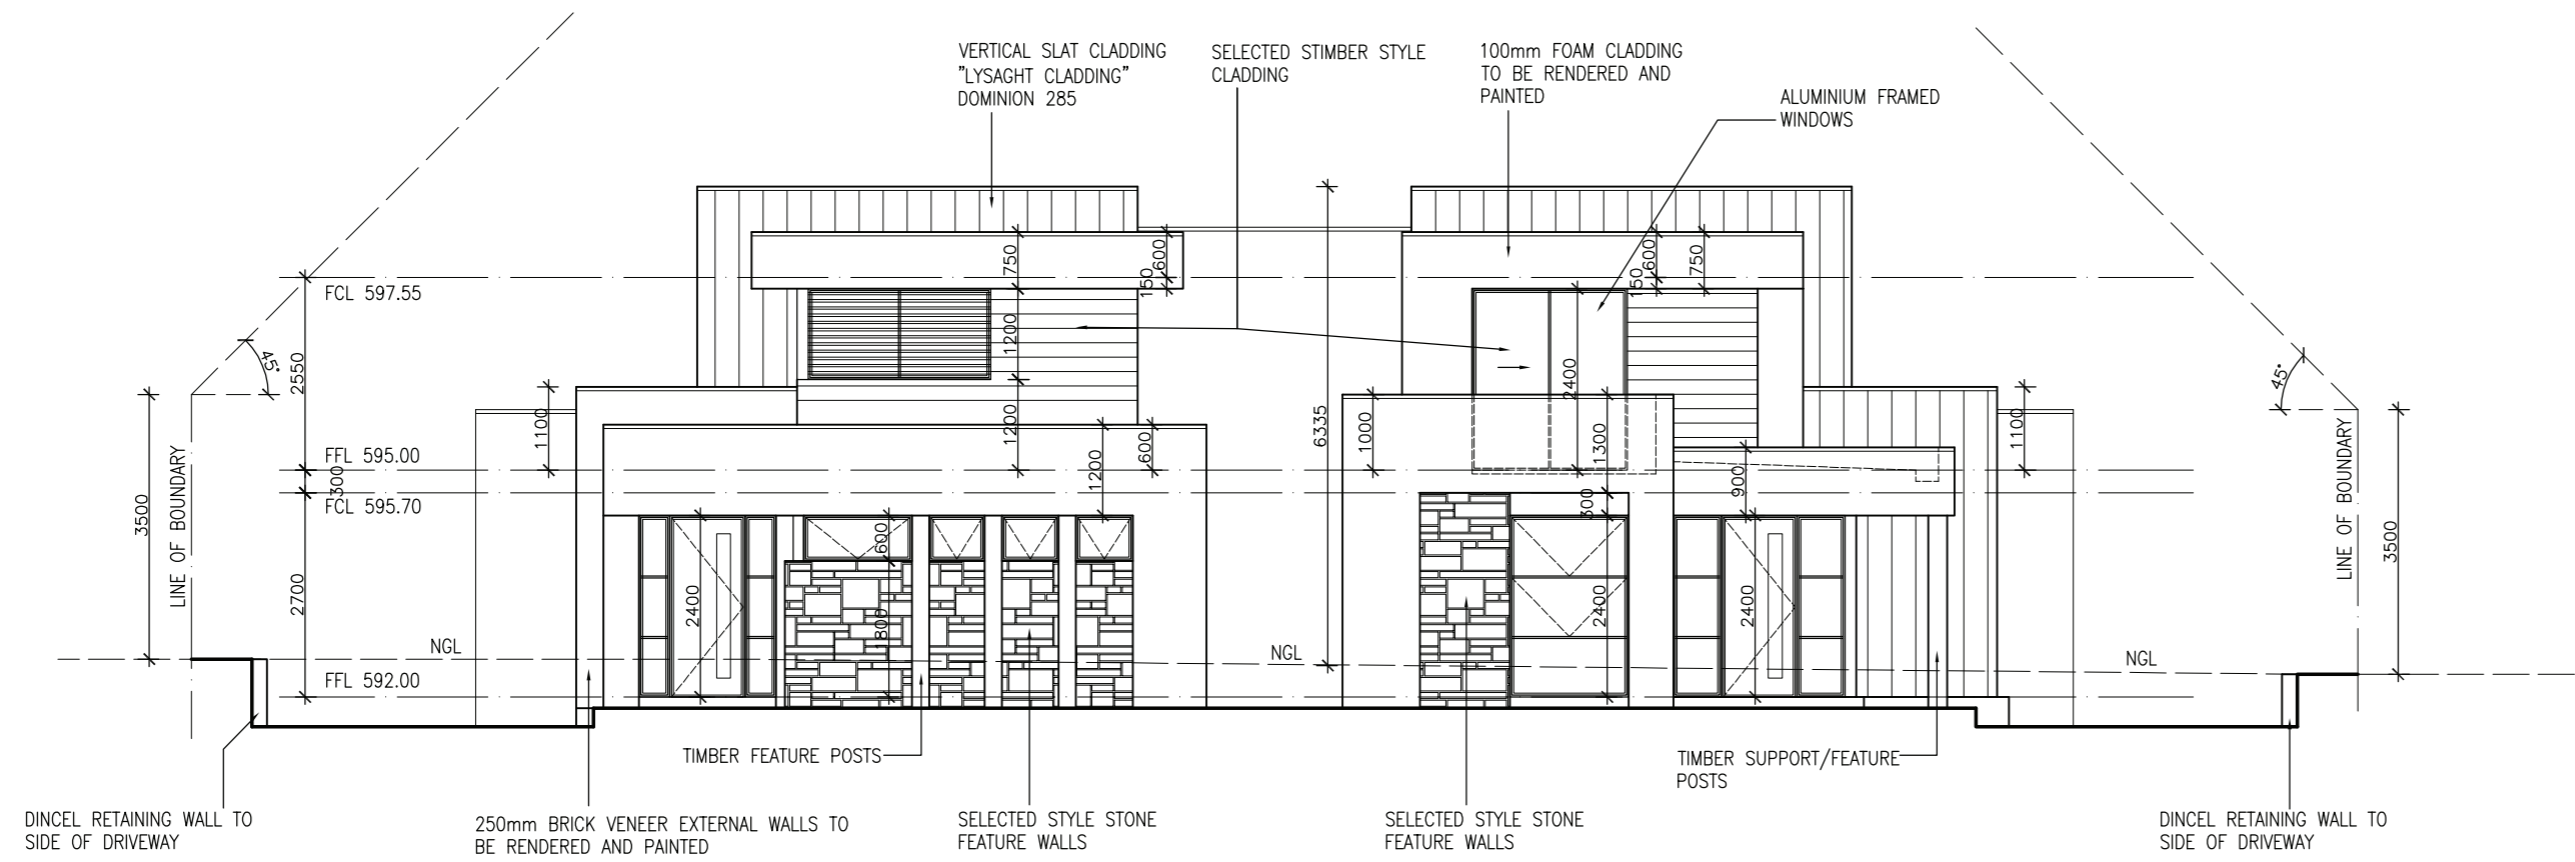

BUILDING ELEMENT	MATERIAL	COLOUR SPEC	
ROOF	Colourbond Custom orb roof sheeting	BASULT	
FASCIA & GUTTERS	Colourbond quad guttering	MONUMENT	
MAIN EXTERNAL WALL	SMOOTH RENDER ON BRICKWORK	Dulux "LIMED WHITE QUARTER" or similar	
TIMBER STYLE CLADDING	"WEATHERTEX" WETHERGROOVE 150 OR SIMILAR	TIMBER	
LYSAGHT CLADDING	ZENITH ARCHITECTURAL DOMINION 285	MATT MONUMENT	
GARAGE DOOR WINDOWS	ROLLER DOORS	MONUMENT	
FEATURE STONE	STONE "JASPER" OR SIMILAR		

**SOUTH WEST STREET ELEVATION**  
Scale 1:100 @A2

**SOUTH EAST ELEVATION**  
Scale 1:100 @A2