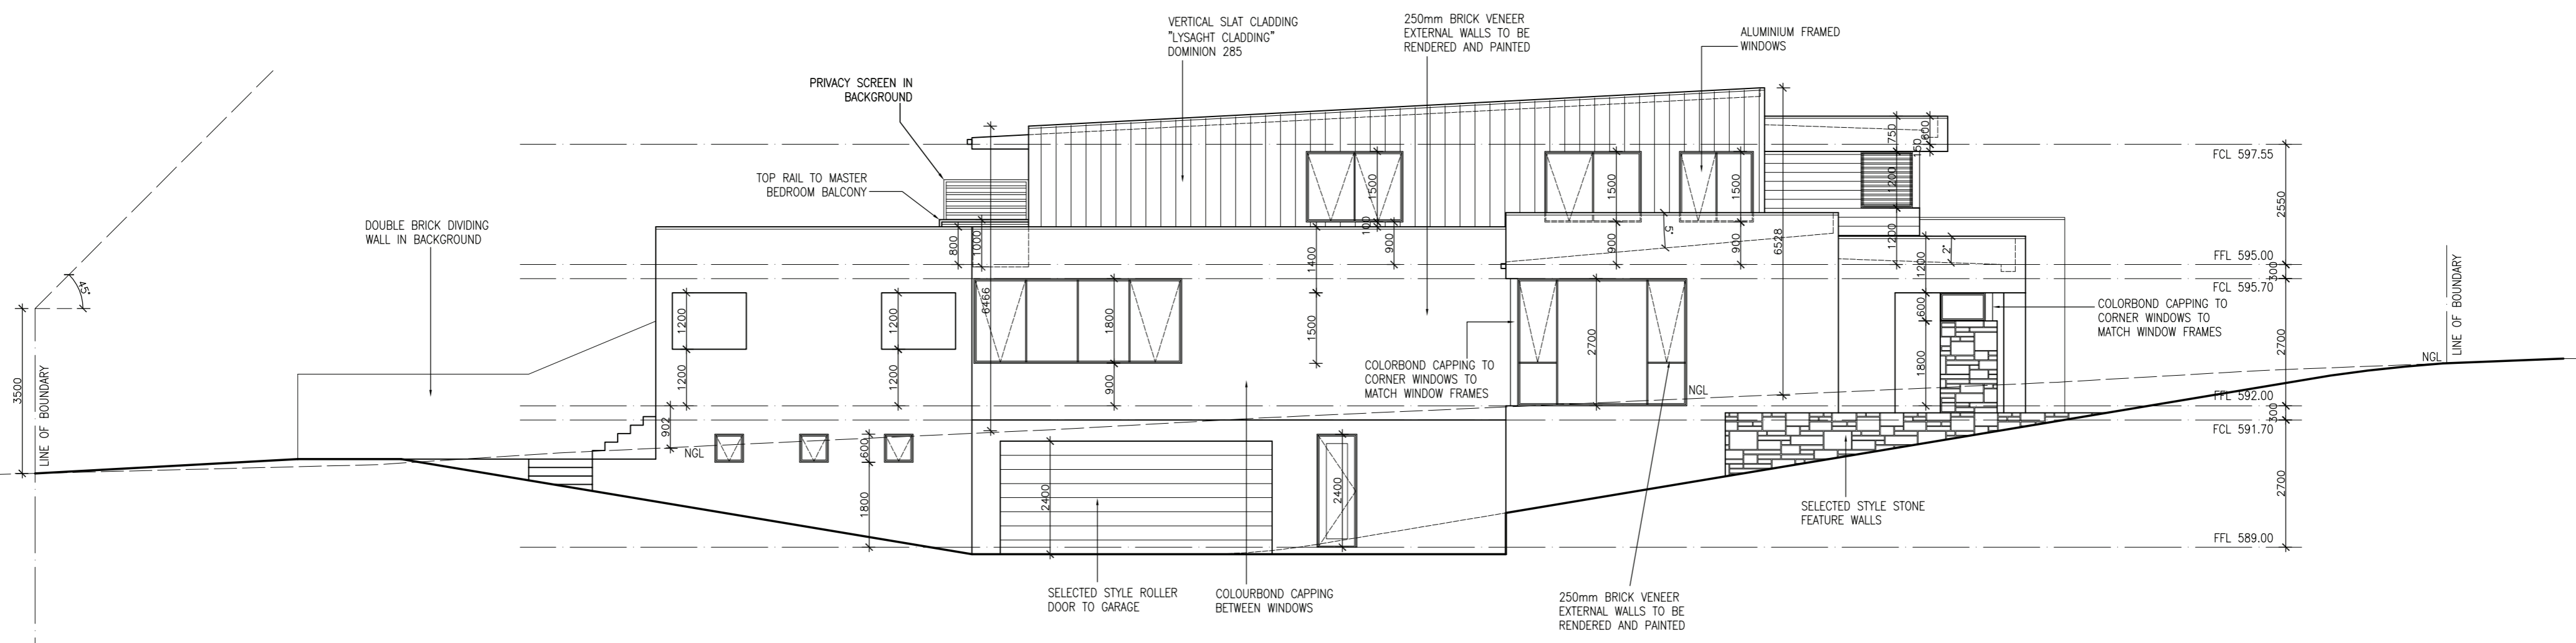

NORTH EAST ELEVATION
Scale 1:100 @A2

BUILDING ELEMENT	MATERIAL	COLOUR SPEC
ROOF	Colourbond Custom orb roof sheeting	BASULT
FASCIA & GUTTERS	Colorbond quad gutteering	MONUMENT
MAIN EXTERNAL WALL	SMOOTH RENDER ON BRICKWORK	Dulux "LIMED WHITE QUARTER" or similar
TIMBER STYLE CLADDING	"WEATHEREX" WETHERGROOVE 150 OR SIMILAR	TIMBER
LYSAGHT CLADDING	ZENITH ARCHITECTURAL DOMINION 285	MATT MONUMENT
GARAGE DOOR WINDOWS	ROLLER DOORS	MONUMENT
FEATURE STONE	STONE "JASPER" OR SIMILAR	

NORTH WEST ELEVATION
Scale 1:100 @A2