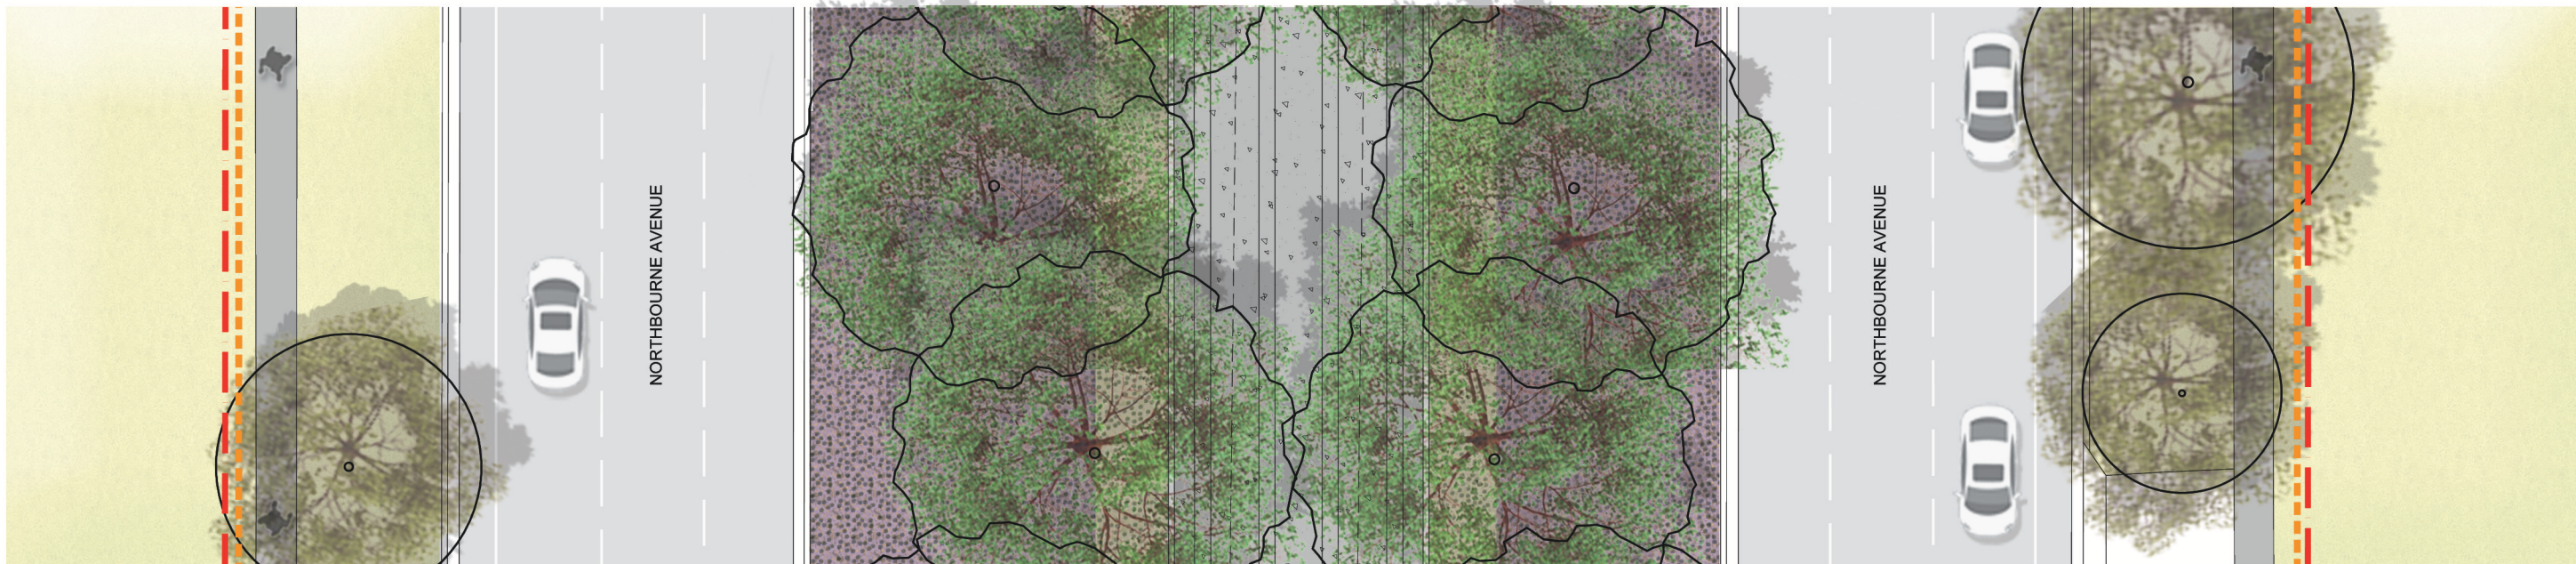

**LEGEND**

-  EXISTING TREE PLANTING
-  NEW TREE PLANTING  
EUCALYPTUS MANNIFERA
-  NEW PEDESTRIAN PAVEMENT
-  EXISTING PAVEMENT
-  NATIVE GRASS AND PURPLE WILD FLOWER MIX  
MID MEDIAN PLANTING
-  STREET FURNITURE
-  BIKE RACKS
-  CROSSING
-  CYCLEPATH / PEDESTRIAN PATH

**NATIVE GRASS & PURPLE WILD FLOWER MIX**

Species	End Median Planting	Mid-Median Planting
 <i>Poa labillardieri</i> 'Eskdale'	140mm pot	140mm pot
 <i>Dianella revoluta</i>	140mm pot	Envirocell
 <i>Dianella caerulea</i> 'Breeze'	140mm pot	Envirocell
 <i>Dianella caerulea</i> 'Little Jess'	140mm pot	Envirocell
 <i>Eryngium ovinum</i>	140mm pot	Envirocell
 <i>Grevillea lanigera prostrate</i>	140mm pot	140mm pot

NORTHBOURNE AVENUE 5B  
NATIVE GRASS & PURPLE WILDFLOWER PLANTING - END MEDIAN TREATMENT

NORTHBOURNE AVENUE 5B  
NATIVE GRASS & PURPLE WILDFLOWER PLANTING - MID-MEDIAN TREATMENT

**LEGEND**

-  EXISTING TREE PLANTING
-  NEW TREE PLANTING  
EUCALYPTUS MANNIFERA
-  NEW PEDESTRIAN PAVEMENT
-  EXISTING PAVEMENT
-  NATIVE GRASS AND PURPLE WILD FLOWER MIX
-  NATIVE GRASS TURF
-  STREET FURNITURE
-  BIKE RACKS
-  CROSSING
-  CYCLEPATH / PEDESTRIAN PATH
-  PROJECT BOUNDARY
-  NATIONAL CAPITAL AUTHORITY (NCA) BOUNDARY