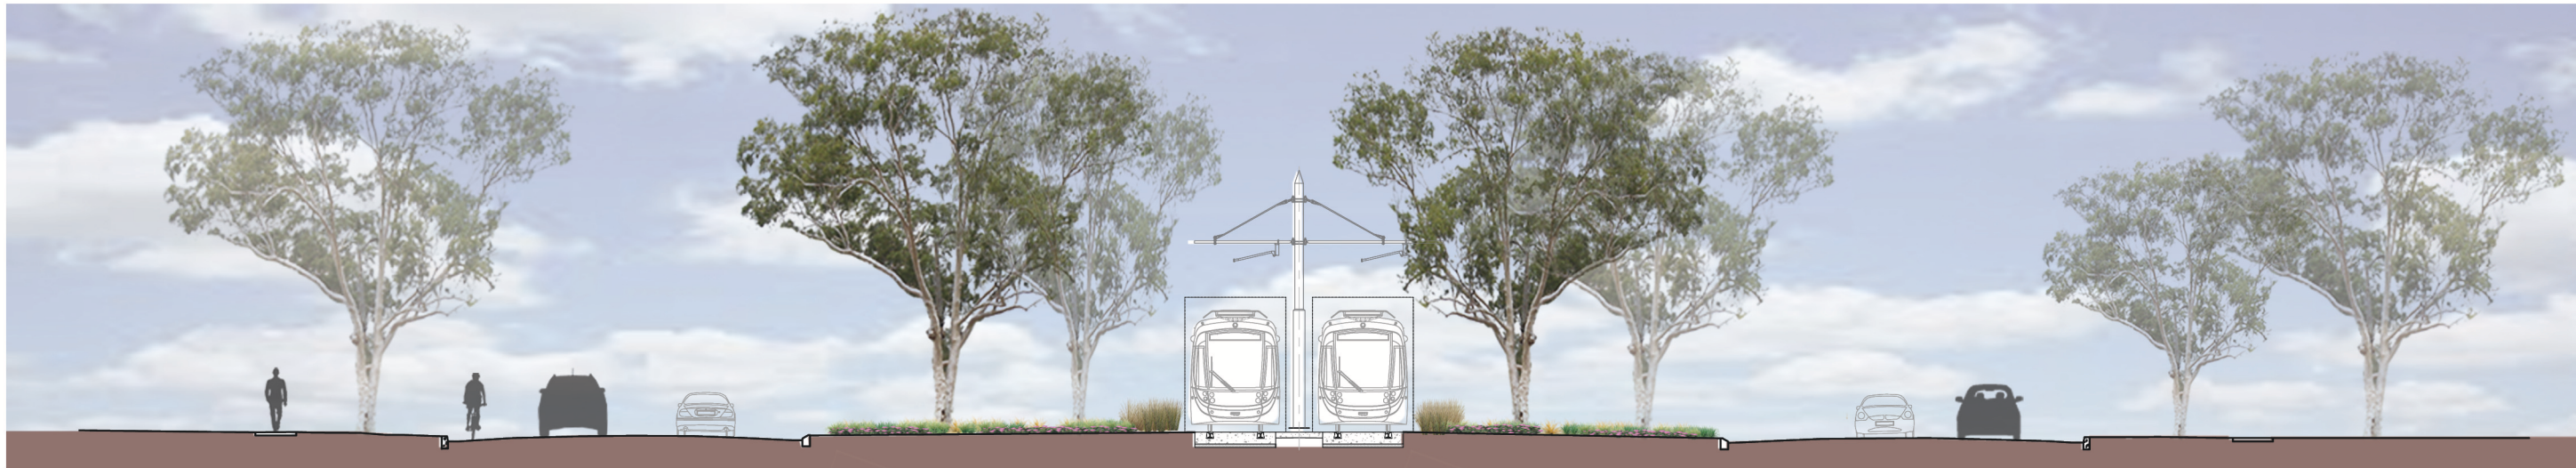

**LEGEND**

-  EXISTING TREE PLANTING
-  NEW TREE PLANTING  
EUCALYPTUS MANNIFERA
-  NEW PEDESTRIAN PAVEMENT
-  EXISTING PAVEMENT
-  NATIVE GRASS AND PURPLE WILD FLOWER MIX  
MID MEDIAN PLANTING
-  STREET FURNITURE
-  BIKE RACKS
-  CROSSING
-  CYCLEPATH / PEDESTRIAN PATH

**NATIVE GRASS & PURPLE WILD FLOWER MIX**

Species	End Median Planting	Mid-Median Planting
 <i>Poa labillardieri</i> 'Eskdale'	140mm pot	140mm pot
 <i>Dianella revoluta</i>	140mm pot	Envirocell
 <i>Dianella caerulea</i> 'Breeze'	140mm pot	Envirocell
 <i>Dianella caerulea</i> 'Little Jess'	140mm pot	Envirocell
 <i>Eryngium ovinum</i>	140mm pot	Envirocell
 <i>Grevillea lanigera prostrate</i>	140mm pot	140mm pot

NORTHBOURNE AVENUE 5B  
NATIVE GRASS & PURPLE WILDFLOWER PLANTING - END MEDIAN TREATMENT

NORTHBOURNE AVENUE 5B  
NATIVE GRASS & PURPLE WILDFLOWER PLANTING - MID-MEDIAN TREATMENT

**LEGEND**

-  EXISTING TREE PLANTING
-  NEW TREE PLANTING  
EUCALYPTUS MANNIFERA
-  NEW PEDESTRIAN PAVEMENT
-  EXISTING PAVEMENT
-  NATIVE GRASS AND PURPLE WILD FLOWER MIX
-  NATIVE GRASS TURF
-  STREET FURNITURE
-  BIKE RACKS
-  CROSSING
-  CYCLEPATH / PEDESTRIAN PATH
-  PROJECT BOUNDARY
-  NATIONAL CAPITAL AUTHORITY (NCA) BOUNDARY