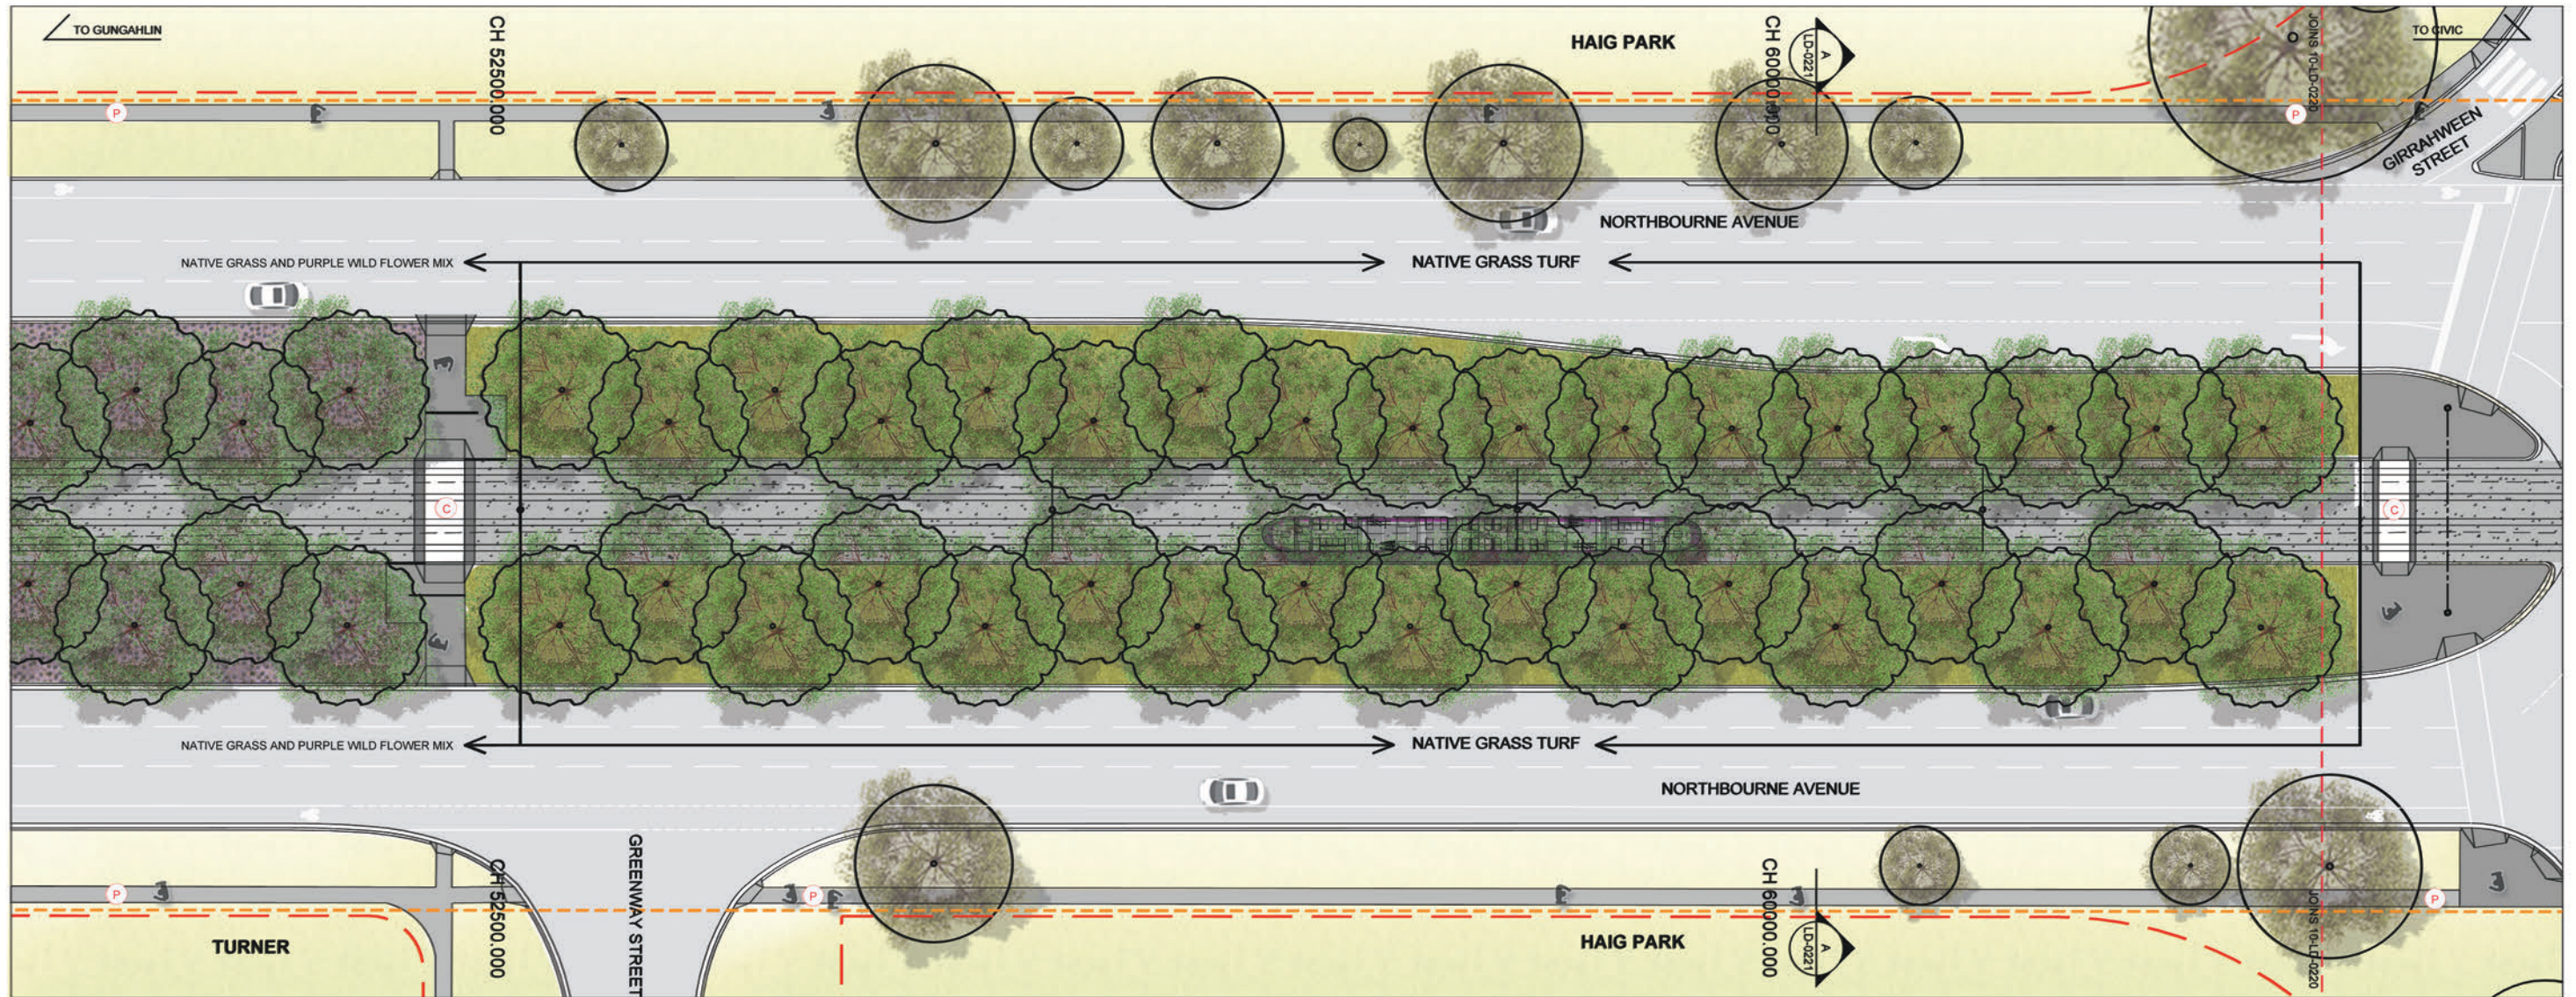

**LEGEND**

-  EXISTING TREE PLANTING
-  NEW TREE PLANTING  
EUCALYPTUS MANNIFERA
-  NEW PEDESTRIAN PAVEMENT
-  EXISTING PAVEMENT
-  NATIVE GRASS AND PURPLE WILD FLOWER MIX  
MID MEDIAN PLANTING
-  STREET FURNITURE
-  BIKE RACKS
-  CROSSING
-  CYCLEPATH / PEDESTRIAN PATH

**NATIVE GRASS & PURPLE WILD FLOWER MIX**

Species	End Median Planting	Mid-Median Planting
 <i>Poa labillardieri</i> 'Eskdale'	140mm pot	140mm pot
 <i>Dianella revoluta</i>	140mm pot	Envirocell
 <i>Dianella caerulea</i> 'Breeze'	140mm pot	Envirocell
 <i>Dianella caerulea</i> 'Little Jess'	140mm pot	Envirocell
 <i>Eryngium ovinum</i>	140mm pot	Envirocell
 <i>Grevillea lanigera prostrate</i>	140mm pot	140mm pot

NORTHBOURNE AVENUE 5B  
NATIVE GRASS & PURPLE WILDFLOWER PLANTING - END MEDIAN TREATMENT

NORTHBOURNE AVENUE 5B  
NATIVE GRASS & PURPLE WILDFLOWER PLANTING - MID-MEDIAN TREATMENT

**LEGEND**

-  EXISTING TREE PLANTING
-  NEW TREE PLANTING  
EUCALYPTUS MANNIFERA
-  NEW PEDESTRIAN PAVEMENT
-  EXISTING PAVEMENT
-  NATIVE GRASS AND PURPLE WILD FLOWER MIX
-  NATIVE GRASS TURF
-  STREET FURNITURE
-  BIKE RACKS
-  CROSSING
-  CYCLEPATH / PEDESTRIAN PATH
-  PROJECT BOUNDARY
-  NATIONAL CAPITAL AUTHORITY (NCA) BOUNDARY